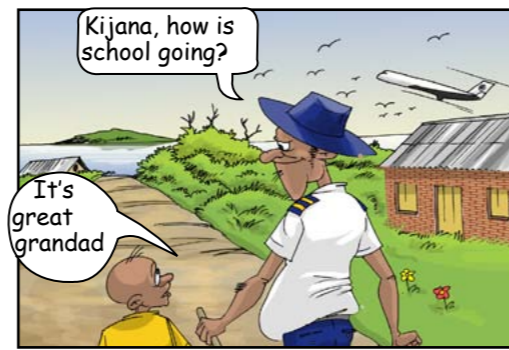

This cartoon has been produced to help airport operators in Africa work with the communities & schools around them

BIRDS AROUND THE AIRPORT

One chilly morning, retired pilot Mwalimu walks his grandson Kijana to school near Kisaawe airport.....

Like people, animals look for food, shelter for nesting, water and also a place to relax after a beautiful meal next door....

This cartoon has been produced by:
AVIASSIST FOUNDATION
Independent | Innovative | non-profit
Storyline:
Airport wildlife expert Gloria Bitekezi
Cartoons:
Bally Joezy Bukeny - balijoezf@gmail.com
Development assistance:
Albert de Hoon, Jan Huizing (GAE), Hans van Dijkhuizen & Joep Kievits - KLM Royal Dutch Airlines.