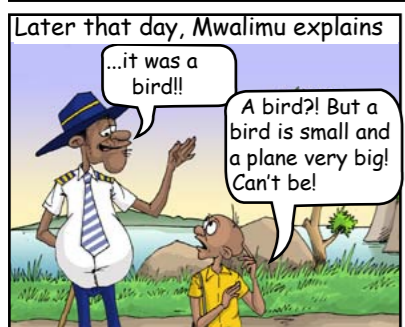

This cartoon has been produced to help airport operators in Africa work with the communities & schools around them

BIRDS AROUND THE AIRPORT

One chilly morning, retired pilot Mwalimu walks his grandson Kijana to school near Kisaawe airport.....

Like people, animals look for food, shelter for nesting, water and also a place to relax after a beautiful meal next door....

This cartoon has been produced by:
AVIASSIST FOUNDATION
Independent | Innovative | non-profit
Storyline:
Airport wildlife expert Gloria Bitekezi
Cartoons:
Bally Joezy Bukeny - balijoezf@gmail.com
Development assistance:
Albert de Hoon, Jan Huizing (GAE), Hans van Dijkhuizen & Joep Kievits - KLM Royal Dutch Airlines.